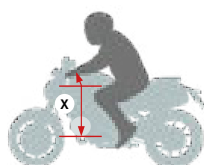

- R316X-4 (62 cm)
- R316X-5 (72 cm)
- R316X-6 (82 cm)

Codes for Termoscud® PRO:

- R316PRO-3

Code for all Gauchos:

- 407497125 (62 cm)

GAUCHO

R1200PRO - Specific for BMW R1200GS (from 2013) and BMW R1250GS (from 2018)
R120 - Specific for BMW R1200GS (until 2012)

R118/R119 - BUYING GUIDE

X < 76 cm = R118
X > 91 cm = R119
77 cm < X < 90 cm = R118 o R119
 how to choose?

R118:
 deeper lean angle,
 smaller feet coverage.

R119:
 shallower lean angle,
 larger feet coverage.